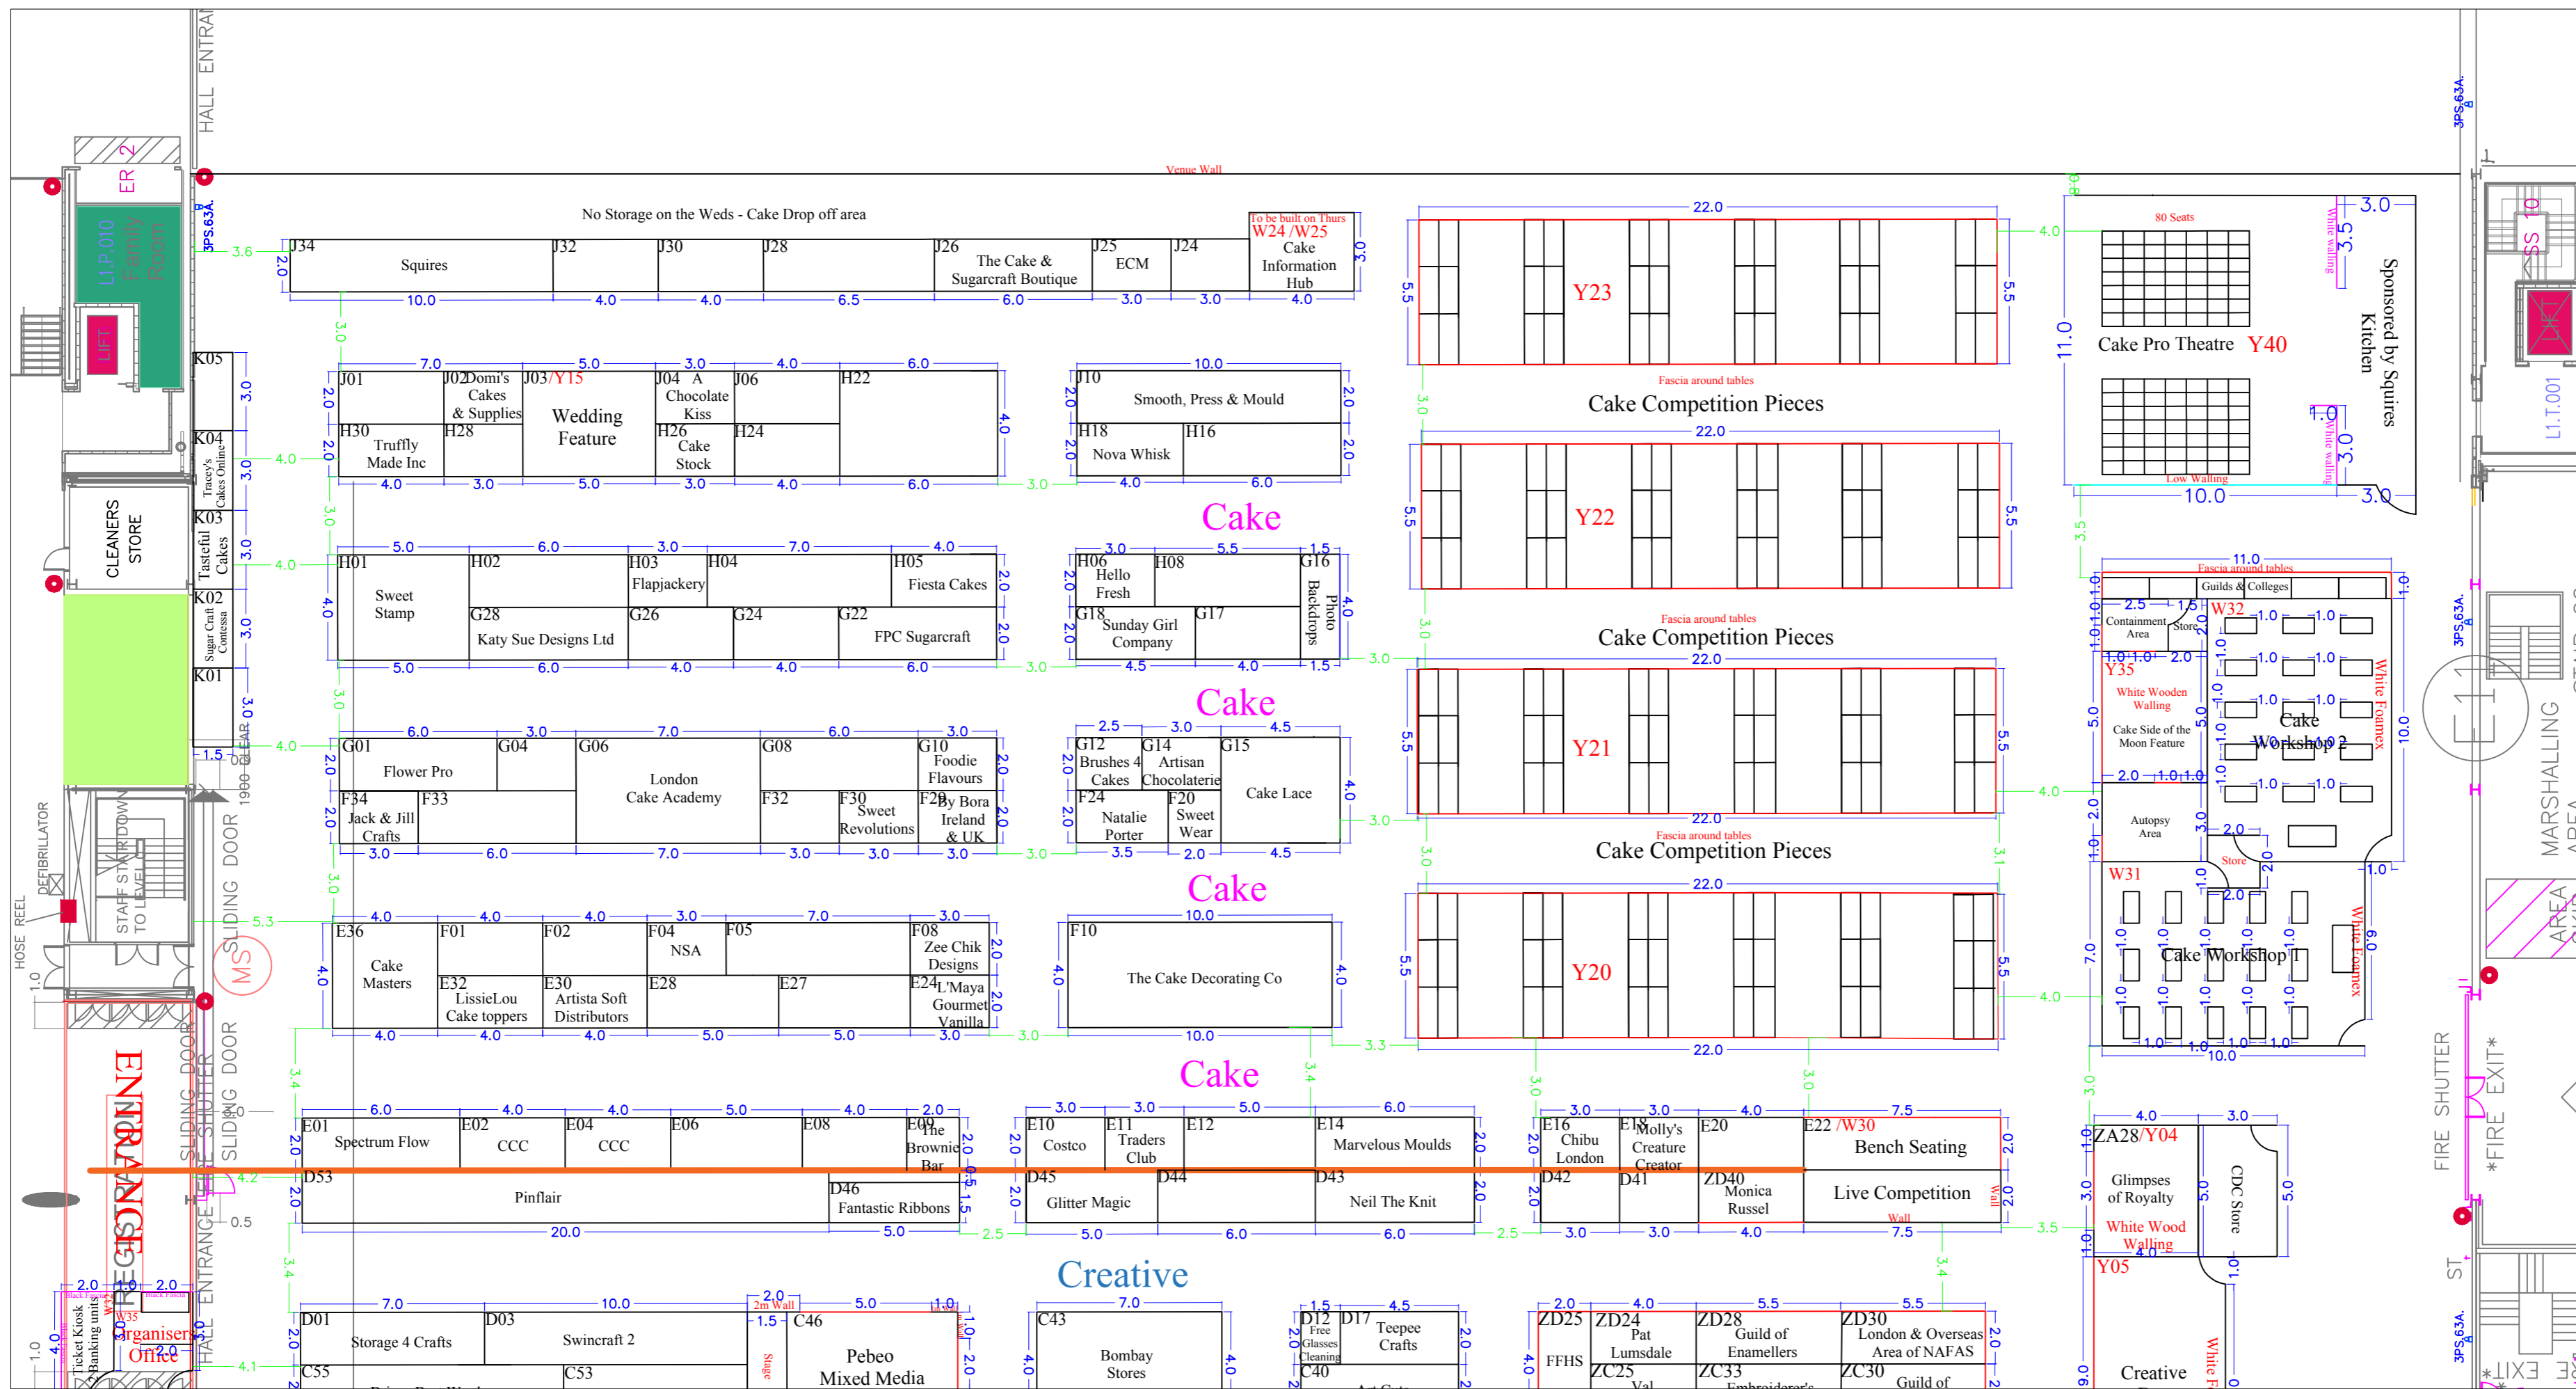

Cake International Show ExCel Spring 4th - 6th April 2019

Hall S8
ExCel London

Scale: 1:200

Paper size: A2

Drawing Name:

Drawing No:

1.0

Drawing Date:

08/03/2019

Show Contact:

Legend:

- Indicates normal fascia with black walling
 - Indicates different colour fascia as specified
 - Indicates no fascia
- Carpet and Fascia Colour

General Notes:

Dominic House
Seaton Road
Highcliffe
Dorset BH23 5HW
United Kingdom
Phone: +44 (0)1425 272711
Email: info@ichf.co.uk
www.ichfevents.co.uk